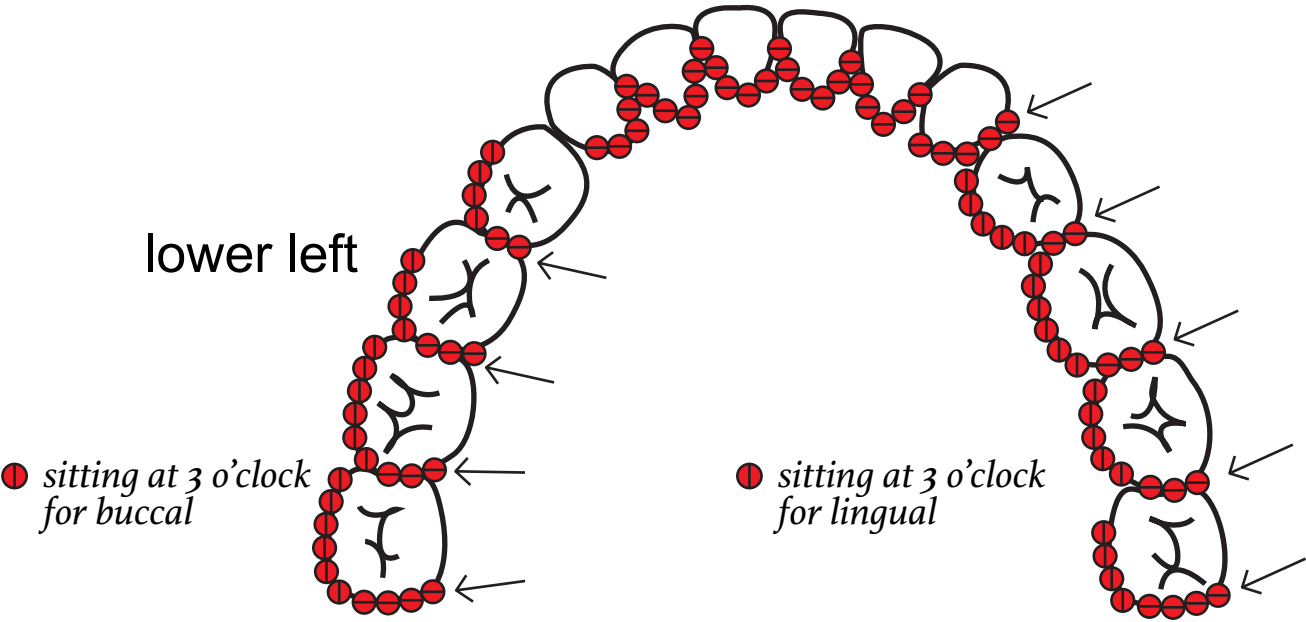

left handed operator, sitting mostly at 11 o'clock,  
and 3 o'clock for lower left lingual and lower right facial

● right/right explorer  
banded red/red

upper right

11 o'clock

left handed operator, sitting mostly at 11 o'clock,  
and 3 o'clock for lower left lingual and lower right facial

lower left

● right explorer  
banded red

upper right

11 o'clock

left handed operator, sitting mostly at 11 o'clock,  
and 3 o'clock for lower left lingual and lower right facial

● left explorer  
banded yellow

upper right

11 o'clock

left handed operator, sitting mostly at 11 o'clock,  
and 3 o'clock for lower left lingual and lower right facial

● left/left explorer  
banded yellow/yellow

11 o'clock