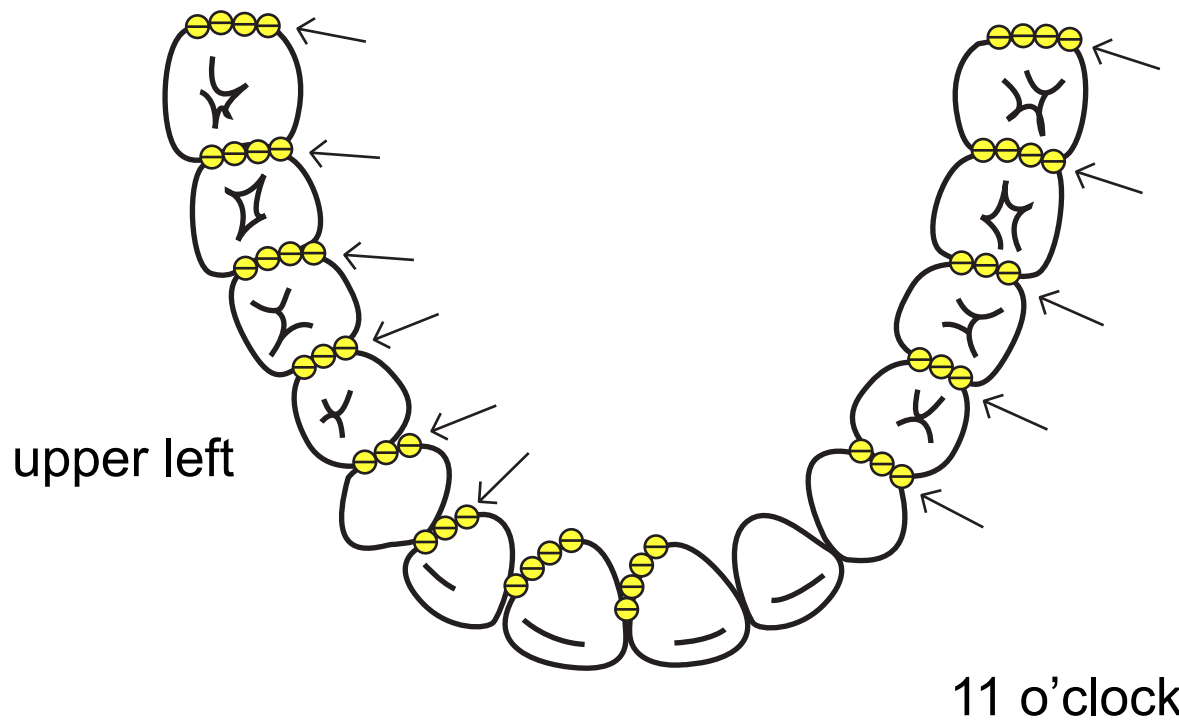

right handed operator, sitting mostly at 11 o'clock,
and 9 o'clock for lower left lingual and lower right facial

● left/left explorer
banded yellow/yellow

right handed operator, sitting mostly at 11 o'clock,
and 9 o'clock for lower left lingual and lower right facial

lower right

● left explorer
banded yellow

upper left

11 o'clock

right handed operator, sitting mostly at 11 o'clock,
and 9 o'clock for lower left lingual and lower right facial

lower right

● right/right explorer
banded red/red

upper left

11 o'clock

right handed operator, sitting mostly at 11 o'clock,
and 9 o'clock for lower left lingual and lower right facial

lower right

● right explorer
banded red

upper left

11 o'clock