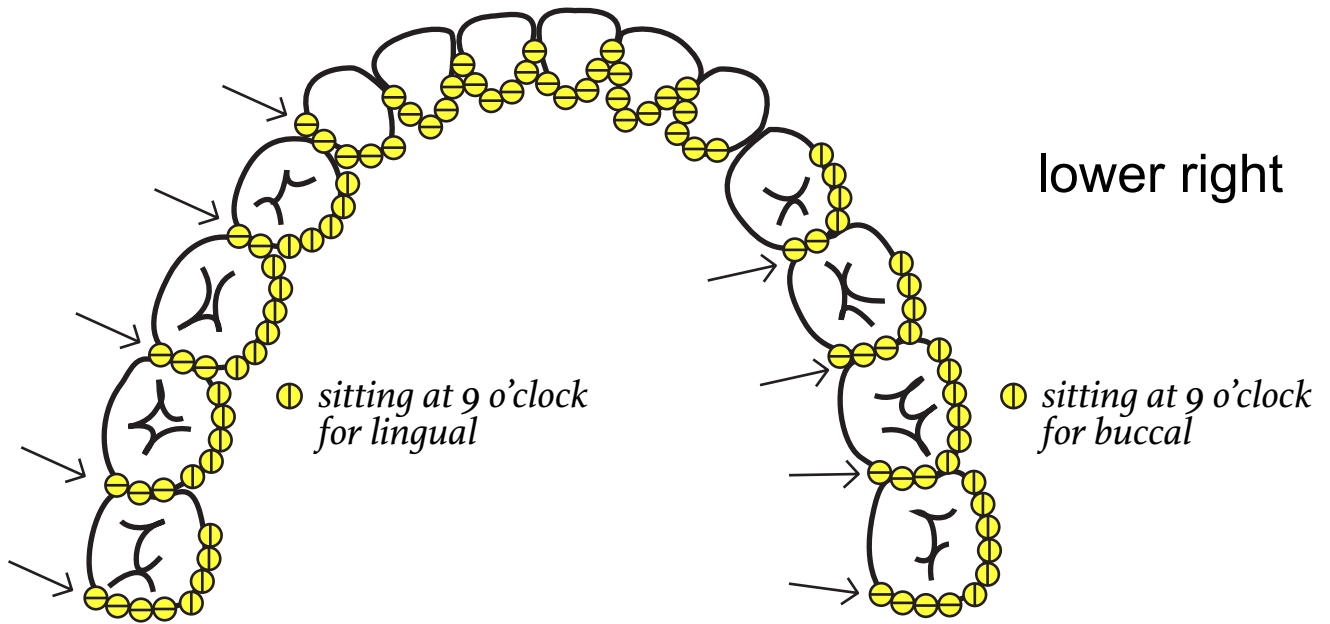

right handed operator, sitting mostly at 11 o'clock,
and 9 o'clock for lower left lingual and lower right facial

● left/left explorer
banded yellow/yellow

right handed operator, sitting mostly at 11 o'clock,
and 9 o'clock for lower left lingual and lower right facial

lower right

● left explorer
banded yellow

upper left

11 o'clock

right handed operator, sitting mostly at 11 o'clock,
and 9 o'clock for lower left lingual and lower right facial

lower right

● right/right explorer
banded red/red

upper left

11 o'clock

right handed operator, sitting mostly at 11 o'clock,
and 9 o'clock for lower left lingual and lower right facial

lower right

● right explorer
banded red

upper left

11 o'clock